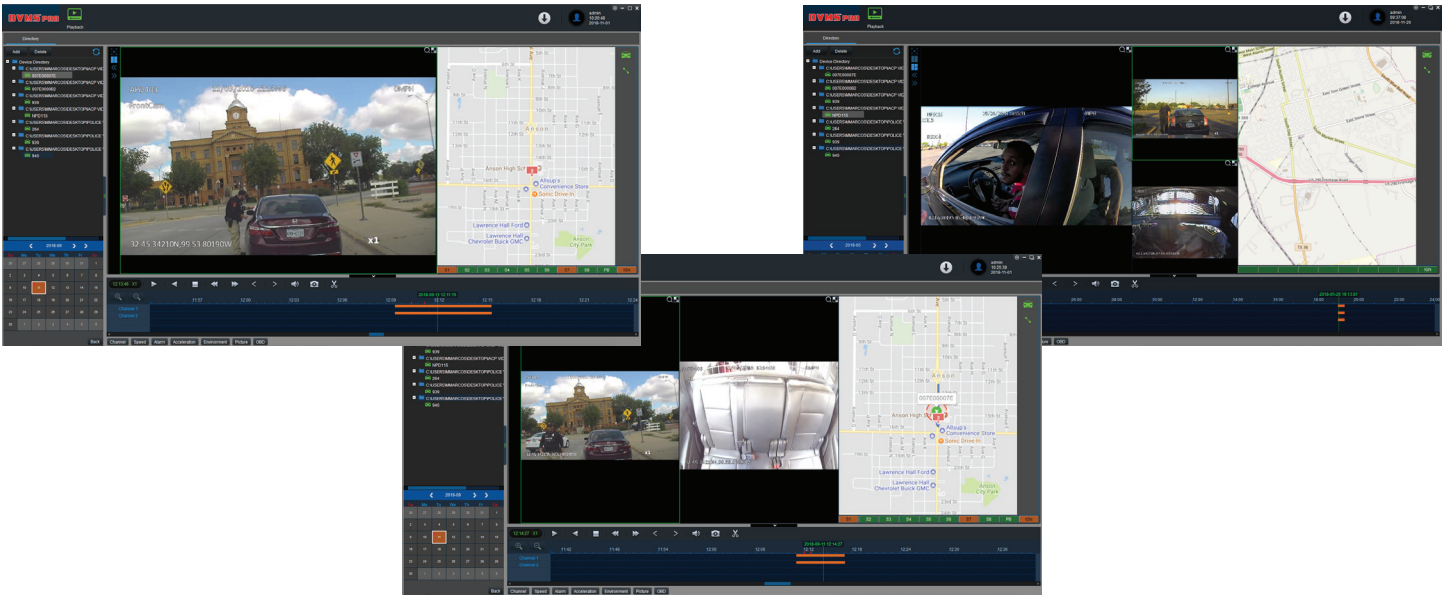

DVMS PRO

VIDEO MANAGEMENT SOFTWARE

Easily locate, manage, and review video from both the in-car system and the integrated body camera with the newly re-designed DVMS PRO software. DVMS PRO unifies the systems' recorded files for synchronized playback, giving you the ultimate digital case management. With a secure login, users can view both in-car and body camera channels at once and zoom in on important details. Use the blur feature for privacy protection and to redact other sensitive data. See speed, GPS route history, and other vehicle metadata such as turn signals, breaks, lights, sirens and much more – all synchronized with recorded video and graphically displayed for easy analysis. With WIFI and cellular networking, DVMS PRO provides features such as wireless video downloading, system email health reports, custom email alerts, live video streaming and fleet tracking. A convenient Evidence folder allows users to label, categorize, organize and generate reports when reviewing critical video files.

FEATURES:

- Secure User Login
- Synchronized Playback
- Complete Audit Trail
- Zoom & Blurring Features
- Passive GPS History
- Geofencing And Fleet Tracking
- Custom Email Alerts
- Convenient Video Offloading
- Live Video Streaming
- Evidence Feature
- Easy Exporting Options
- System Email Health Reports

MINIMUM HARDWARE REQUIREMENTS

Server: Intel Core i5-2400 (6M cache, up to 3.40GHz), 4GB RAM (2 x 2048), 1GB RAM on graphics card, 1000Mbps LAN card, 10GB free storage space for software, 200MB of free disk space, per vehicle, for database